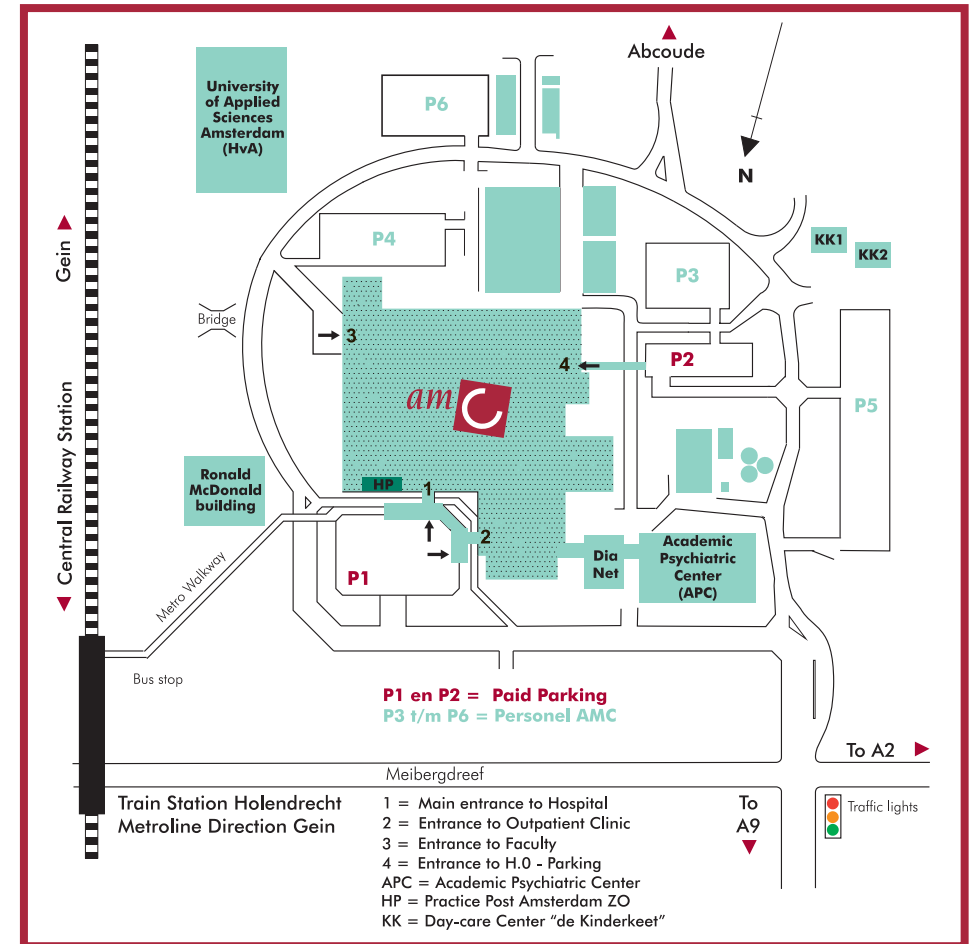

Parking

The parking areas around the AMC are numbered. The P1 area is intended for patients visiting the outpatient clinic or the OBC (Research and Treatment Centre). AMC Day Centre patients and patients reporting for admittance to the hospital can use the P2 area. The P2 area is also available to visitors. As you drive into the AMC grounds, follow the directions P1 or P2. If the P1 area is full, you will be redirected to P2. The hospital, outpatient clinic and AMC Day Centre are all signposted.

Car park areas P3 to P6 are for AMC staff only.

Parking ticket and payment

Parking is charged at a basic rate of € 2 for the first three hours. The parking rate after that is € 0.50 per half hour. Please take your parking ticket with you as you leave your car. For patients who must stay in the AMC for longer than three hours the parking fee is reduced to the basic rate. This can be arranged at any of the counters of the outpatient clinic, hospital or Day Centre. Ticket machines are situated at the various exits.

Route-information AMC

How to reach the AMC by public transport

For up-to-date route information, please visit www.amc.nl/route

Metro: disembark at metro terminal Holendrecht (direction Gein)

- 54 from Amsterdam Central Station
(via terminals Amstel and Bijlmer Arena)
- 50 from Isolatorweg
(via terminals Sloterdijk, RAI and Bijlmer Arena)

Train: disembark at NS train station Holendrecht

Bus: disembark at bus stop Meibergdreef (nearest to AMC)

- 45 from terminal Bijlmer Arena
- 46 from Buikslotermeerplein (Amsterdam North); not in service on Sunday
- 47 from terminal Bijlmer-Arena
- 120 from Utrecht CS (Central Railway Station)
- 126 from Mijdrecht